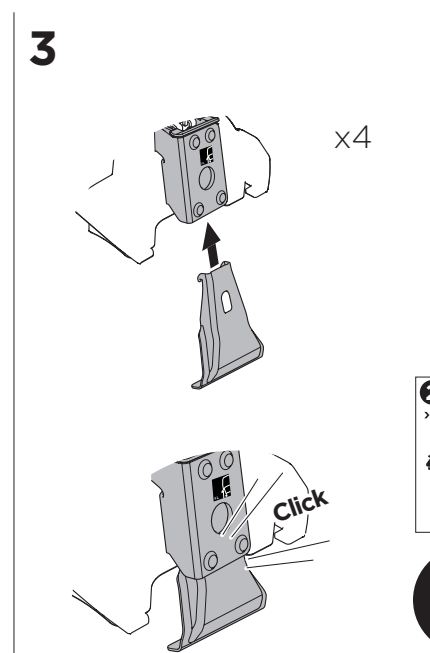

## Kit 5126

HONDA Jazz, 5-dr Hatchback, 08-14

ISO 11154-E

THULE WingBar Evo	THULE WingBar Edge	THULE WingBar	THULE SquareBar	<b>Evo X (scale)</b>	<b>Edge X (scale)</b>
<b>HONDA Jazz, 5-dr Hatchback, 08-14</b>				<b>35,5</b>	<b>H</b>

THULE ProBar	THULE SlideBar	<b>X (mm/inch)</b>		
<b>HONDA Jazz, 5-dr Hatchback, 08-14</b>		<b>1006 mm / 39 5/8"</b>		

THULE WingBar Evo	THULE WingBar Edge	THULE WingBar	THULE SquareBar	<b>Evo Y (scale)</b>	<b>Edge Y (scale)</b>
<b>HONDA Jazz, 5-dr Hatchback, 08-14</b>				<b>28</b>	<b>E</b>