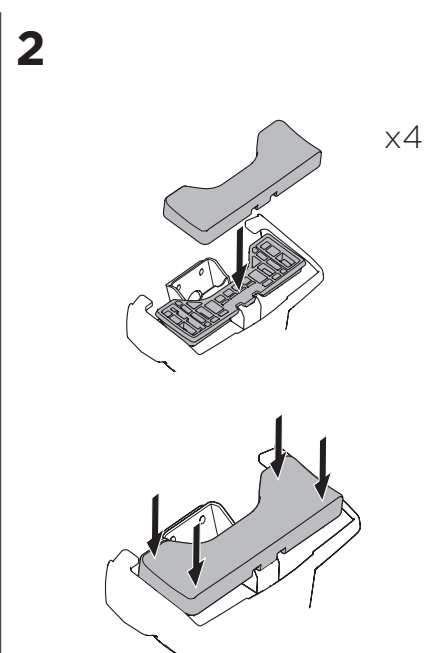

## Kit 5126

HONDA Jazz, 5-dr Hatchback, 08-14

ISO 11154-E

THULE WingBar Evo	THULE WingBar Edge	THULE WingBar	THULE SquareBar	<b>Evo X (scale)</b>	<b>Edge X (scale)</b>
<b>HONDA Jazz, 5-dr Hatchback, 08-14</b>				<b>35,5</b>	<b>H</b>

THULE ProBar	THULE SlideBar	<b>X (mm/inch)</b>		
<b>HONDA Jazz, 5-dr Hatchback, 08-14</b>		<b>1006 mm / 39 5/8"</b>		

THULE WingBar Evo	THULE WingBar Edge	THULE WingBar	THULE SquareBar	<b>Evo Y (scale)</b>	<b>Edge Y (scale)</b>
<b>HONDA Jazz, 5-dr Hatchback, 08-14</b>				<b>28</b>	<b>E</b>

THULE ProBar	THULE SlideBar	<b>Y (mm/inch)</b>		
<b>HONDA Jazz, 5-dr Hatchback, 08-14</b>		<b>931 mm / 36 5/8"</b>		

	<b>W (mm/inch)</b>	<b>Z (mm/inch)</b>
<b>HONDA Jazz, 5-dr Hatchback, 08-14</b>	<b>700 mm / 27 1/2"</b>	<b>310 mm / 12 1/4"</b>