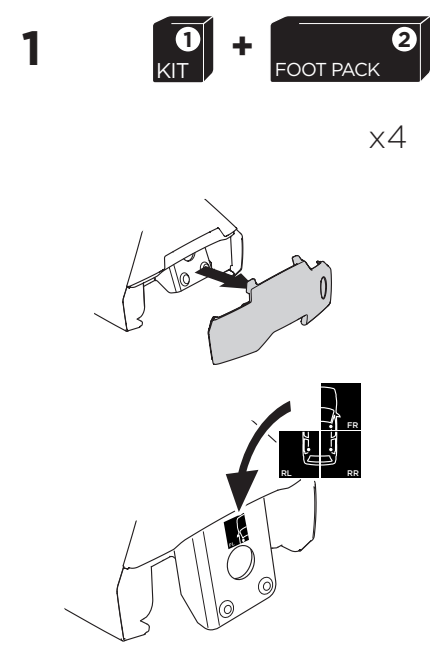

## Kit 5126

HONDA Jazz, 5-dr Hatchback, 08-14

ISO 11154-E

THULE WingBar Evo	THULE WingBar Edge	THULE WingBar	THULE SquareBar	<b>Evo X (scale)</b>	<b>Edge X (scale)</b>
<b>HONDA Jazz, 5-dr Hatchback, 08-14</b>				<b>35,5</b>	<b>H</b>

THULE ProBar	THULE SlideBar	<b>X (mm/inch)</b>		
<b>HONDA Jazz, 5-dr Hatchback, 08-14</b>		<b>1006 mm / 39 5/8"</b>		

THULE WingBar Evo	THULE WingBar Edge	THULE WingBar	THULE SquareBar	<b>Evo Y (scale)</b>	<b>Edge Y (scale)</b>
<b>HONDA Jazz, 5-dr Hatchback, 08-14</b>				<b>28</b>	<b>E</b>

THULE ProBar	THULE SlideBar	<b>Y (mm/inch)</b>		
<b>HONDA Jazz, 5-dr Hatchback, 08-14</b>		<b>931 mm / 36 5/8"</b>		

	<b>W (mm/inch)</b>	<b>Z (mm/inch)</b>
<b>HONDA Jazz, 5-dr Hatchback, 08-14</b>	<b>700 mm / 27 1/2"</b>	<b>310 mm / 12 1/4"</b>