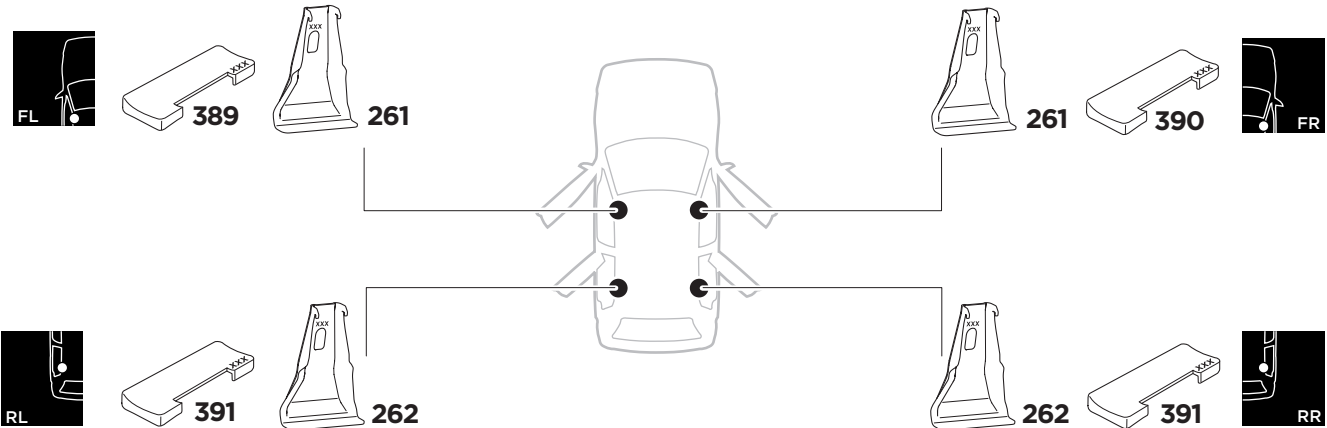

## Kit 5126

HONDA Jazz, 5-dr Hatchback, 08-14

ISO 11154-E

THULE WingBar Evo	THULE WingBar Edge	THULE WingBar	THULE SquareBar	<b>Evo X (scale)</b>	<b>Edge X (scale)</b>
<b>HONDA Jazz, 5-dr Hatchback, 08-14</b>				<b>35,5</b>	<b>H</b>

THULE ProBar	THULE SlideBar	<b>X (mm/inch)</b>		
<b>HONDA Jazz, 5-dr Hatchback, 08-14</b>		<b>1006 mm / 39 5/8"</b>		

THULE WingBar Evo	THULE WingBar Edge	THULE WingBar	THULE SquareBar	<b>Evo Y (scale)</b>	<b>Edge Y (scale)</b>
<b>HONDA Jazz, 5-dr Hatchback, 08-14</b>				<b>28</b>	<b>E</b>

THULE ProBar	THULE SlideBar	<b>Y (mm/inch)</b>		
<b>HONDA Jazz, 5-dr Hatchback, 08-14</b>		<b>931 mm / 36 5/8"</b>		

	<b>W (mm/inch)</b>	<b>Z (mm/inch)</b>
<b>HONDA Jazz, 5-dr Hatchback, 08-14</b>	<b>700 mm / 27 1/2"</b>	<b>310 mm / 12 1/4"</b>