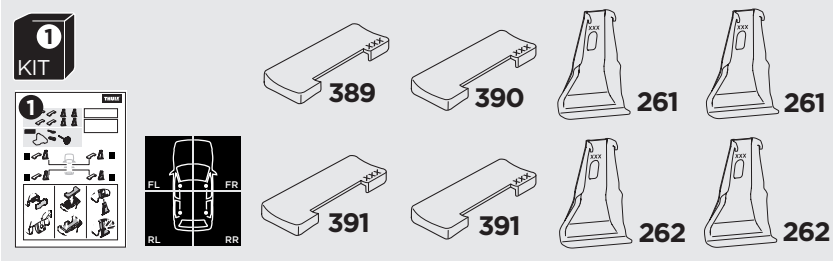

## Kit 5126

HONDA Jazz, 5-dr Hatchback, 08-14

ISO 11154-E

THULE WingBar Evo	THULE WingBar Edge	THULE WingBar	THULE SquareBar	<b>Evo X (scale)</b>	<b>Edge X (scale)</b>
<b>HONDA Jazz, 5-dr Hatchback, 08-14</b>				<b>35,5</b>	<b>H</b>

THULE ProBar	THULE SlideBar	<b>X (mm/inch)</b>		
<b>HONDA Jazz, 5-dr Hatchback, 08-14</b>		<b>1006 mm / 39 5/8"</b>		

THULE WingBar Evo	THULE WingBar Edge	THULE WingBar	THULE SquareBar	<b>Evo Y (scale)</b>	<b>Edge Y (scale)</b>
<b>HONDA Jazz, 5-dr Hatchback, 08-14</b>				<b>28</b>	<b>E</b>

THULE ProBar	THULE SlideBar	<b>Y (mm/inch)</b>		
<b>HONDA Jazz, 5-dr Hatchback, 08-14</b>		<b>931 mm / 36 5/8"</b>		

	<b>W (mm/inch)</b>	<b>Z (mm/inch)</b>
<b>HONDA Jazz, 5-dr Hatchback, 08-14</b>	<b>700 mm / 27 1/2"</b>	<b>310 mm / 12 1/4"</b>