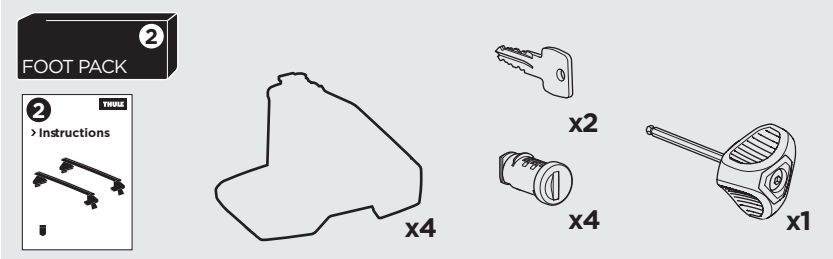

## Kit 5126

HONDA Jazz, 5-dr Hatchback, 08-14

ISO 11154-E

THULE WingBar Evo	THULE WingBar Edge	THULE WingBar	THULE SquareBar	<b>Evo X (scale)</b>	<b>Edge X (scale)</b>
<b>HONDA Jazz, 5-dr Hatchback, 08-14</b>				<b>35,5</b>	<b>H</b>

THULE ProBar	THULE SlideBar	<b>X (mm/inch)</b>		
<b>HONDA Jazz, 5-dr Hatchback, 08-14</b>		<b>1006 mm / 39 5/8"</b>		

THULE WingBar Evo	THULE WingBar Edge	THULE WingBar	THULE SquareBar	<b>Evo Y (scale)</b>	<b>Edge Y (scale)</b>
<b>HONDA Jazz, 5-dr Hatchback, 08-14</b>				<b>28</b>	<b>E</b>

THULE ProBar	THULE SlideBar	<b>Y (mm/inch)</b>		
<b>HONDA Jazz, 5-dr Hatchback, 08-14</b>		<b>931 mm / 36 5/8"</b>		

	<b>W (mm/inch)</b>	<b>Z (mm/inch)</b>
<b>HONDA Jazz, 5-dr Hatchback, 08-14</b>	<b>700 mm / 27 1/2"</b>	<b>310 mm / 12 1/4"</b>